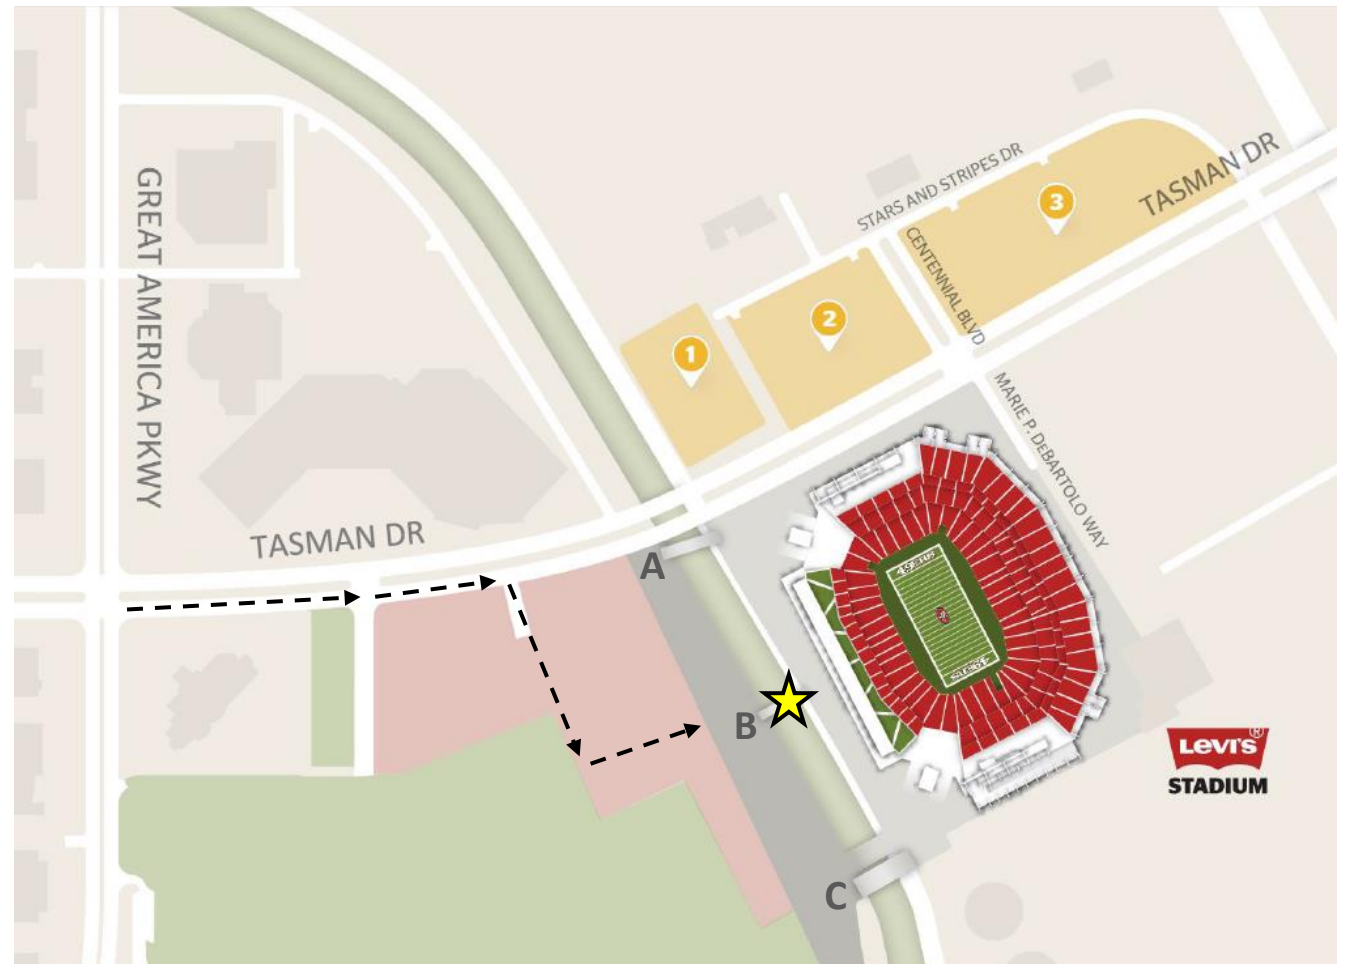

# Parking Directions at STADIUM

## Lot Entrance Information:

- 1.** Turn onto Tasman Dr. from Great America Parkway
- 2.** Once you turn onto Tasman Dr., continue driving through the first stoplight (Convention Center Dr.)
- 3.** There will be a driveway entrance about 100 ft. after the stoplight, turn right in to the parking lot (pictured below)

- 4.** After entering the lot, turn left towards the stadium
- 5.** Follow signage to park in front of the Gate B entrance

## Red Lot 1 - Gate B