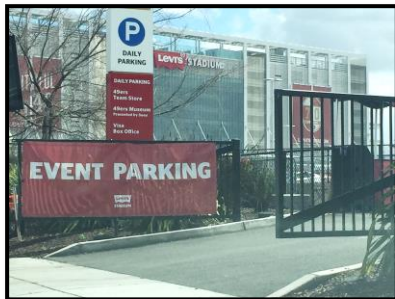

# Parking Directions at STADIUM

## Lot Entrance Information:

- 1.** Turn onto Tasman Dr. from Great America Parkway
- 2.** Once you turn onto Tasman Dr., continue driving through the first stoplight (Convention Center Dr.)
- 3.** There will be a driveway entrance about 100 ft. after the stoplight, turn right in to the parking lot (pictured below)

- 4.** After entering the lot, turn left towards the stadium
- 5.** Follow signage to park in front of the Gate B entrance

## Red Lot 1 - Gate B